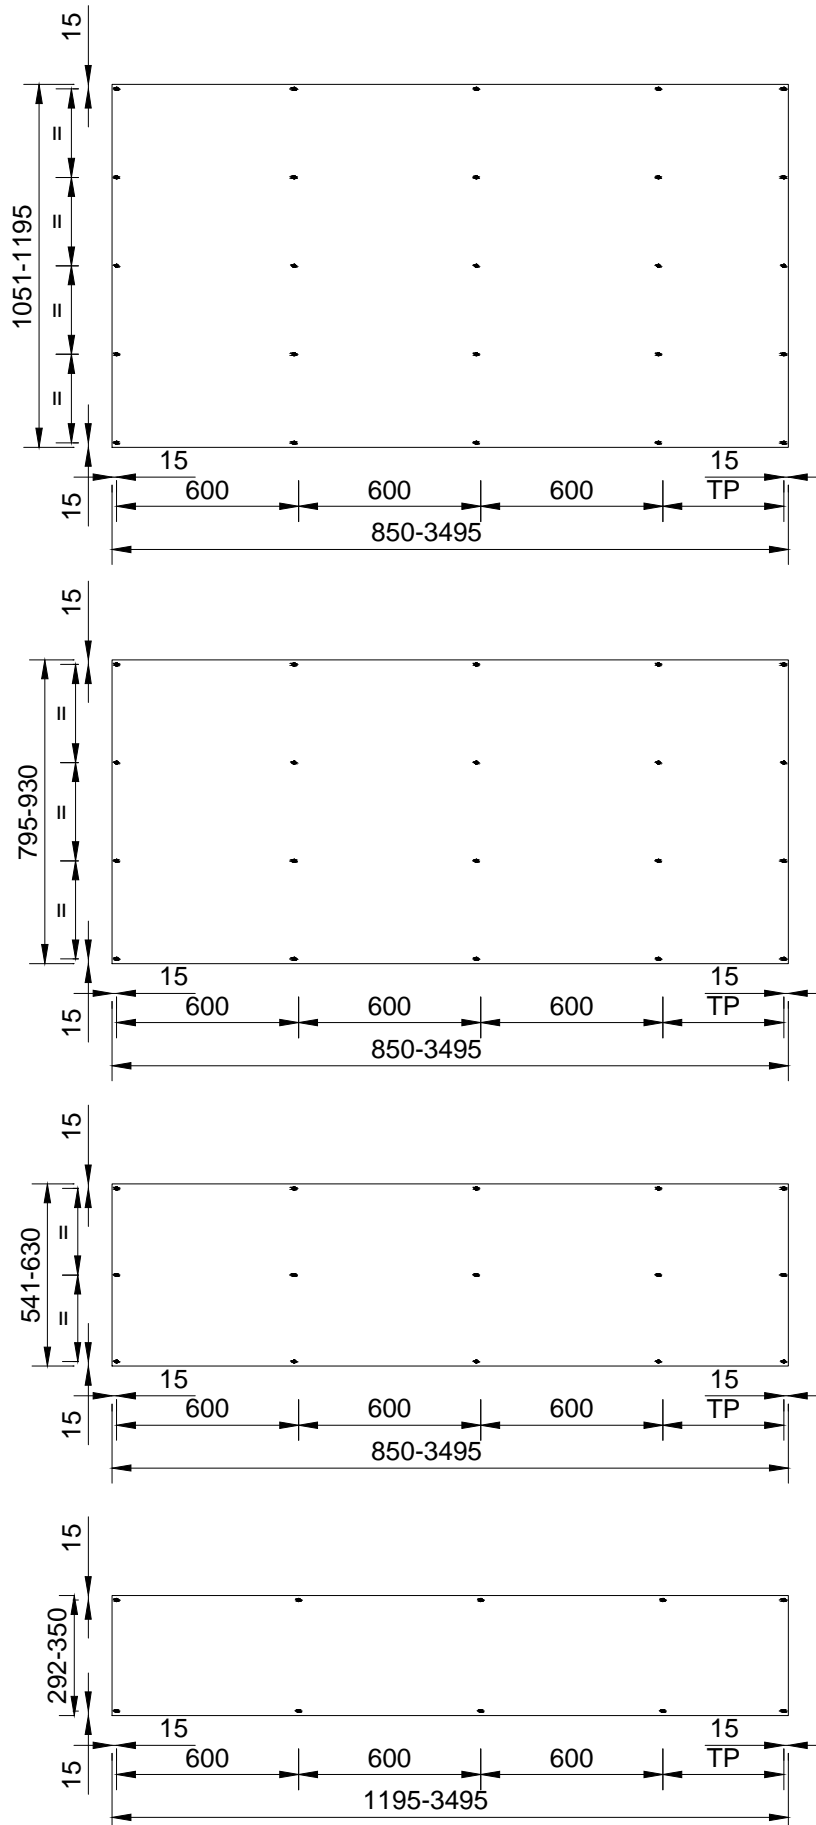

Panels widths mm 351-540; 631-794; 931-1050 can not be drilled online and will therefore be delivered undrilled.

# Steni Nature

Horizontal fixing,  $X \approx 600\text{mm}$ . Max. 600mm without edge drilling  
20mm distance on long sides

Panels widths mm 351-540; 631-794; 931-1050 can not be drilled online